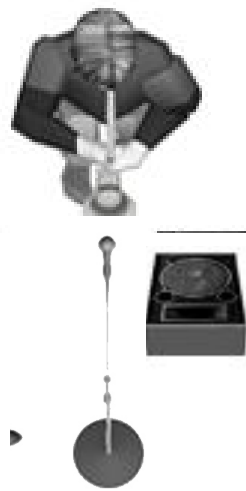

SUN SALUTE 7 PIECE STAGE PLOT

NESTOR
percussion

JARRAH
drums

Bass Amp

230 V

DYLAN
bass guitar

BV

REUBEN
saxophone

fender twin or similar

SAIA
keyboards x 2

BV

2 x stereo DI

CHRIS
lead guitar and
trumpet

230 V

HAYDEN
vox and guitar

vocal mixer