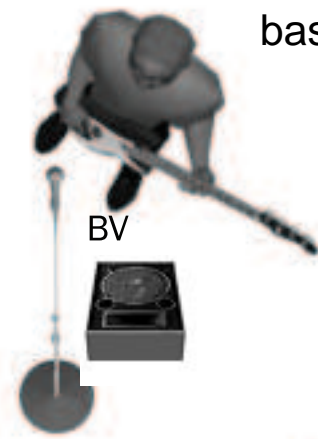

SUN SALUTE 7 PIECE STAGE PLOT

NESTOR
percussion

JARRAH
drums

Bass Amp

230 V

DYLAN
bass guitar

BV

REUBEN
saxophone

fender twin or similar

SAIA
keyboards x 2

BV

2 x stereo DI

CHRIS
lead guitar and
trumpet

230 V

HAYDEN
vox and guitar

vocal mixer